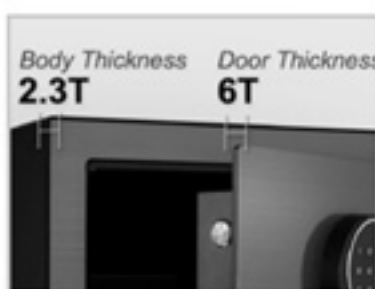

diplomat SAFE 디프로매트 금고

Real Stainless Steel Compact Safe Combi 5

Features

Colored stainless panel
Hairline finish 2-colored real stainless steel plate add richness and elegance.

Motorized locking
The boltwork is automatically controlled in opening/closing.

Thick steel plate
Door 6.0mm
Body 2.3mm

Strong active bolt
Active bolt : $\phi 20 \times 2$

Emergency key
Emergency key system provides for emergency unlocking.

Smart digital lock
- User Code(4~16 digit) - Scramble Numbers
- Paralysis Function - Low Battery Alert

Dimensions & Colors

- Outside (mm) : H250 x W380 x D330
- Inside (mm) : H245 x W375 x D255
- Weight (kg) : 17
- Capacity (ℓ) : 25
- Shelf (pc) : 1

- H x W x D = Height x Width x Depth
- Color : Champagne Gold, Titanium Black
- 2 anchoring holes on the wall on the floor.