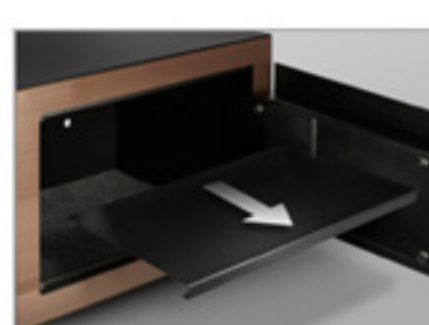

diplomat

Combi 5

Diplomat personal security box offers both convenience and reliability to every user at homes and even at offices. Please enjoy securities and conveniences of *diplomat* compact steel safe Combi 5.

diplomat SAFE 디프로매트 금고

Real Stainless Steel Compact Safe Combi 5

Features

Colored stainless panel
Hairline finish 2-colored real stainless steel plate add richness and elegance.

Motorized locking
The boltwork is automatically controlled in opening/closing.

Dimensions & Colors

- Outside (mm) : H250 x W380 x D330
- Inside (mm) : H245 x W375 x D255
- Weight (kg) : 17
- Capacity (ℓ) : 25
- Shelf (pc) : 1

- H x W x D = Height x Width x Depth
- Color : Champagne Gold, Titanium Black
- 2 anchoring holes on the wall on the floor.

Champagne Gold

Titanium Black

Interior

Combi 5
Champagne gold

Shell (detachable)

LED light