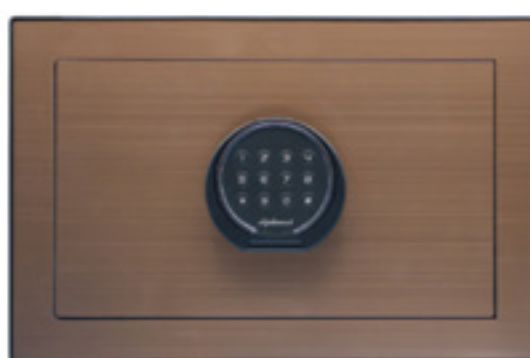

diplomat

Combi 5

Diplomat personal security box offers both convenience and reliability to every user at homes and even at offices. Please enjoy securities and conveniences of *diplomat* compact steel safe Combi 5.

diplomat SAFE 디프로매트 금고

Real Stainless Steel Compact Safe Combi 5

Features

Colored stainless panel
Hairline finish 2-colored real stainless steel plate add richness and elegance.

Motorized locking
The boltwork is automatically controlled in opening/closing.

Thick steel plate
Door 6.0mm
Body 2.3mm

Strong active bolt
Active bolt : $\phi 20 \times 2$

Emergency key
Emergency key system provides for emergency unlocking.

Smart digital lock
- User Code(4~16 digit) - Scramble Numbers
- Paralysis Function - Low Battery Alert

Champagne Gold

Titanium Black

Interior

Combi 5
Champagne gold

Shell (detachable)

LED light