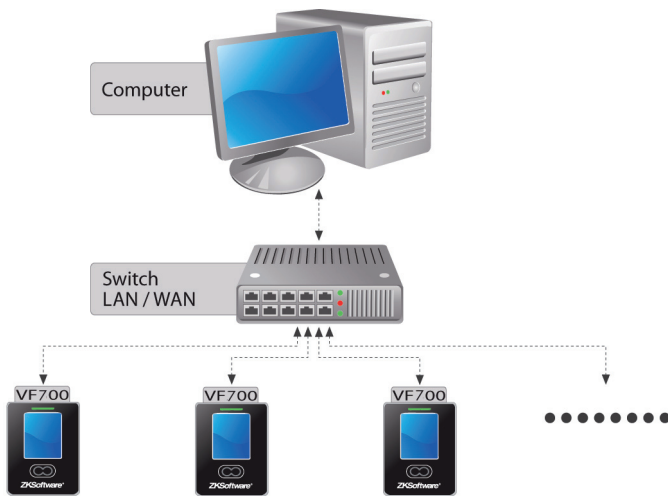

Facial Time Attendance

VF700 / 780

Facial Time Attendance

Facial Time Attendance with Access Control

Features:

- Wi-Fi Communication
- Stores 400 facial templates
- 3 inch touch screen
- Reads Face and/or ID card
- Integrated 125kHz RFID proximity reader
- Ergonomic design

- Built-in USB port allows for manual data transfer
- Audio - Visual indications for acceptance and rejection of valid/ invalid users
- Tamper switch
- Built-in Ethernet ports

ZKTeco[®]

Lebanon

ZKAccess[®]

ZKSoftware[®]

ZKBioblock

ZKiVision

ZKAFIS

Standalone Configuration:

Network Configuration:

VF700

VF780

Specifications:

| | |
|-----------------------|----------------------------------|
| Face Capacity: | 400 templates |
| Transaction Capacity: | 100,000 transactions |
| RFID Card Capacity: | 10,000 cards |
| Camera: | High Resolution Infrared Camera |
| Algorithm Version: | ZK Face V7.0 |
| Built-in Card Reader: | 125kHz RFID proximity reader |
| Communication: | TCP/IP, Wi-Fi, USB-host & Client |
| Power Supply: | 12V DC 3A |
| Temperature: | 0°C - 45°C |
| Dimensions: | 104.7 X 160 X 36mm |