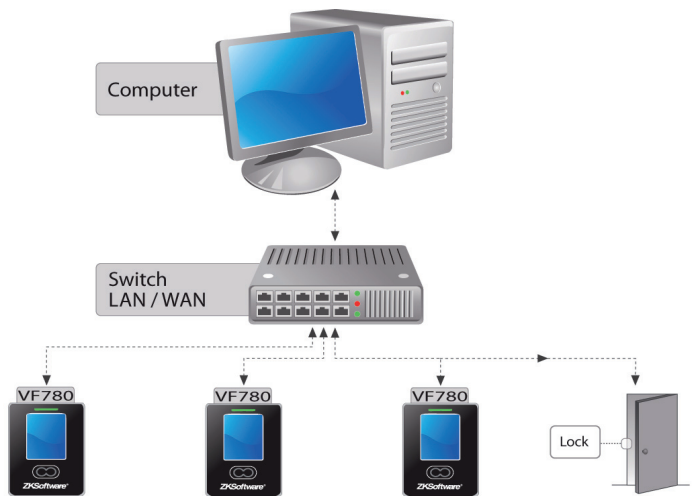

Facial Time Attendance

VF700 / 780

Facial Time Attendance

Facial Time Attendance with Access Control

Features:

- Wi-Fi Communication
- Stores 400 facial templates
- 3 inch touch screen
- Reads Face and/or ID card
- Integrated 125kHz RFID proximity reader
- Ergonomic design

- Built-in USB port allows for manual data transfer
- Audio - Visual indications for acceptance and rejection of valid/ invalid users
- Tamper switch
- Built-in Ethernet ports

ZKTeco[®]

Lebanon

ZKAccess[®]

ZKSoftware[®]

ZKBioblock

ZKiVision

ZKAFIS

Standalone Configuration:

Network Configuration:

VF700

VF780

Specifications:

| | |
|-----------------------|----------------------------------|
| Face Capacity: | 400 templates |
| Transaction Capacity: | 100,000 transactions |
| RFID Card Capacity: | 10,000 cards |
| Camera: | High Resolution Infrared Camera |
| Algorithm Version: | ZK Face V7.0 |
| Built-in Card Reader: | 125kHz RFID proximity reader |
| Communication: | TCP/IP, Wi-Fi, USB-host & Client |
| Power Supply: | 12V DC 3A |
| Temperature: | 0°C - 45°C |
| Dimensions: | 104.7 X 160 X 36mm |