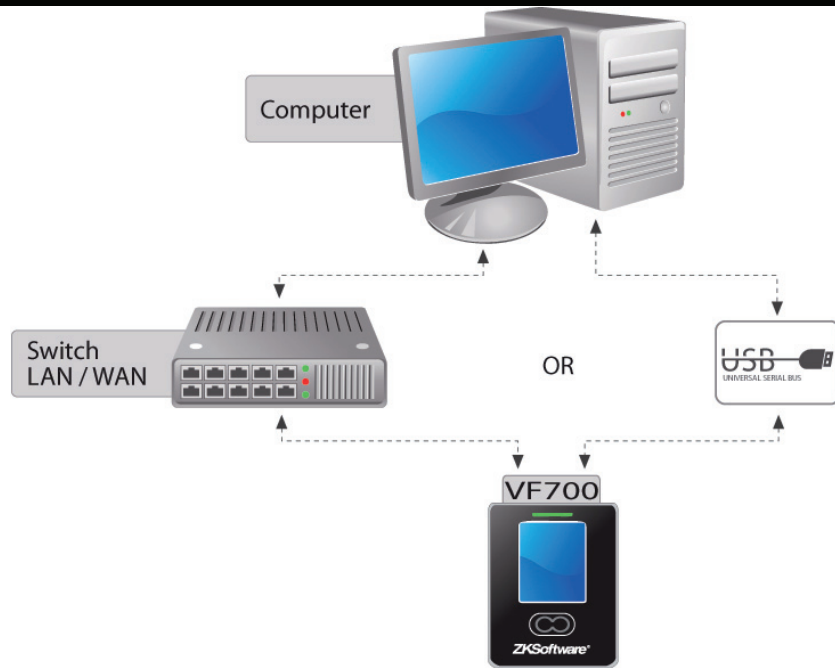

Facial Time Attendance

VF700 / 780

Facial Time Attendance

Facial Time Attendance with Access Control

Features:

- Wi-Fi Communication
- Stores 400 facial templates
- 3 inch touch screen
- Reads Face and/or ID card
- Integrated 125kHz RFID proximity reader
- Ergonomic design

- Built-in USB port allows for manual data transfer
- Audio - Visual indications for acceptance and rejection of valid/ invalid users
- Tamper switch
- Built-in Ethernet ports

ZKTeco[®]

Lebanon

ZKAccess[®]

ZKSoftware[®]

ZKBioblock

ZKiVision

ZKAFIS

Standalone Configuration:

Network Configuration:

VF700

VF780

Specifications:

| | |
|-----------------------|----------------------------------|
| Face Capacity: | 400 templates |
| Transaction Capacity: | 100,000 transactions |
| RFID Card Capacity: | 10,000 cards |
| Camera: | High Resolution Infrared Camera |
| Algorithm Version: | ZK Face V7.0 |
| Built-in Card Reader: | 125kHz RFID proximity reader |
| Communication: | TCP/IP, Wi-Fi, USB-host & Client |
| Power Supply: | 12V DC 3A |
| Temperature: | 0°C - 45°C |
| Dimensions: | 104.7 X 160 X 36mm |